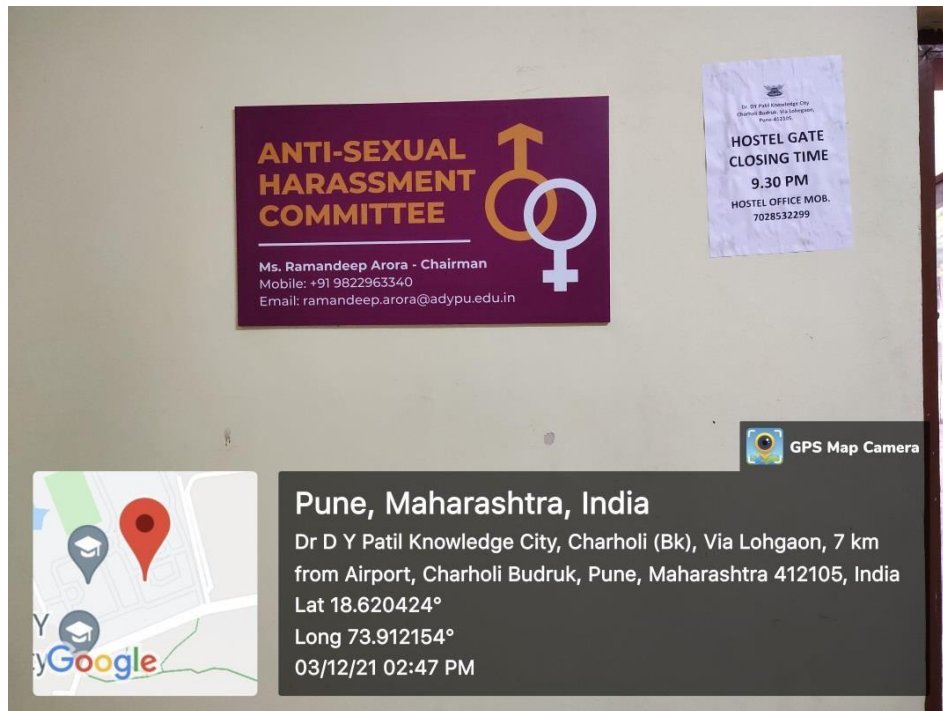

Hostel Rector Office

ANTI-SEXUAL HARASSMENT COMMITTEE

Ms. Ramandeep Arora - Chairman
Mobile: +91 9822963340
Email: ramandeep.arora@adypu.edu.in

HOSTEL GATE CLOSING TIME 9.30 PM
HOSTEL OFFICE MOB. 7028532299

Pune, Maharashtra, India

Dr D Y Patil Knowledge City, Charholi (Bk), Via Lohgaon, 7 km from Airport, Charholi Budruk, Pune, Maharashtra 412105, India
Lat 18.620424°
Long 73.912154°
03/12/21 02:47 PM

Anti-Sexual Harassment Display at Hostel