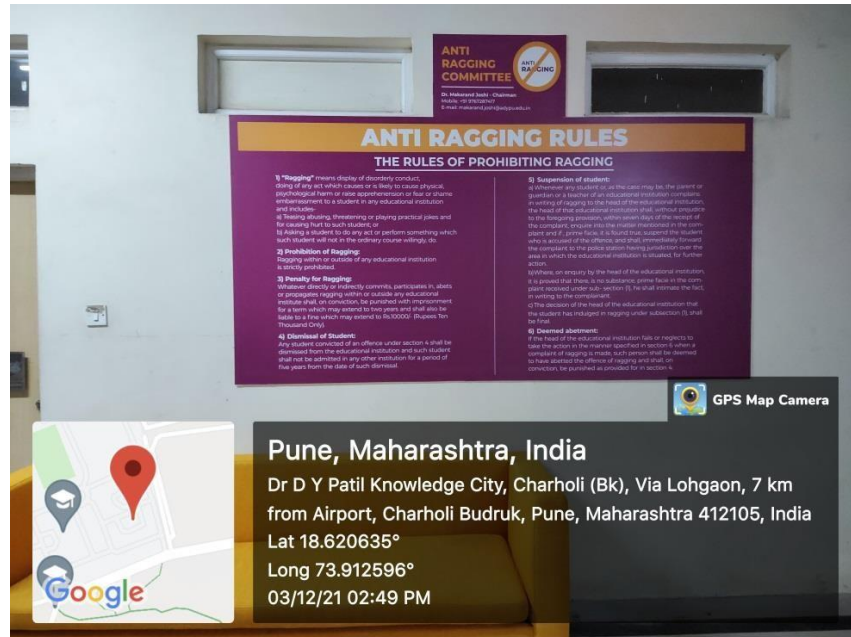

Empowerment through quality technical education”
AJEENKYA DY PATIL SCHOOL OF ENGINEERING
Dr. D. Y. Patil Knowledge City, Charholi Bk., Via. Lohegaon, Pune – 412 105.

Anti-Ragging Rules Displayed at Hostels