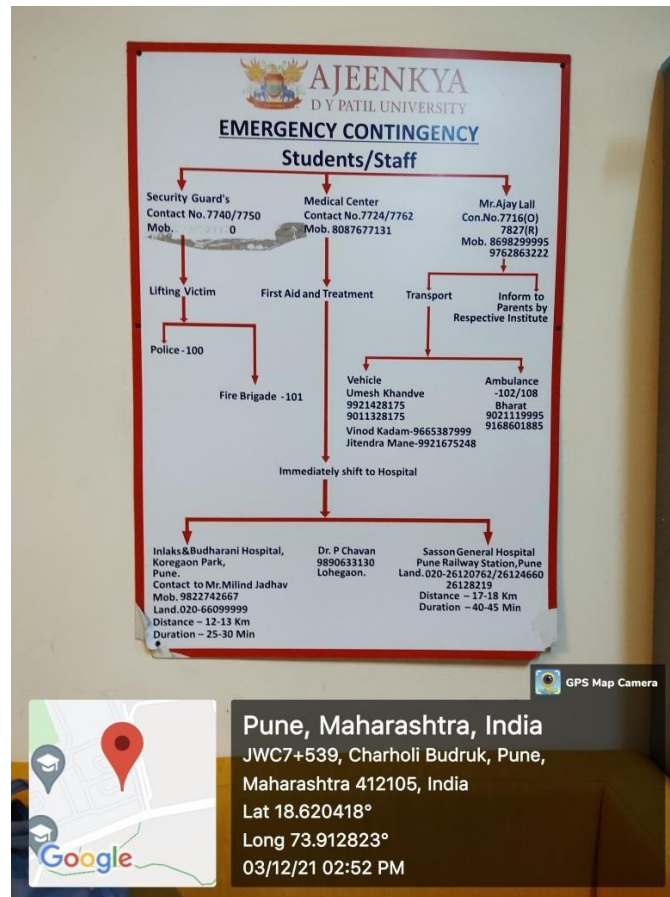

Empowerment through quality technical education”
AJEENKYA DY PATIL SCHOOL OF ENGINEERING
Dr. D. Y. Patil Knowledge City, Charholi Bk., Via. Lohegaon, Pune – 412 105.

Emergency Contacts Display at Hostel